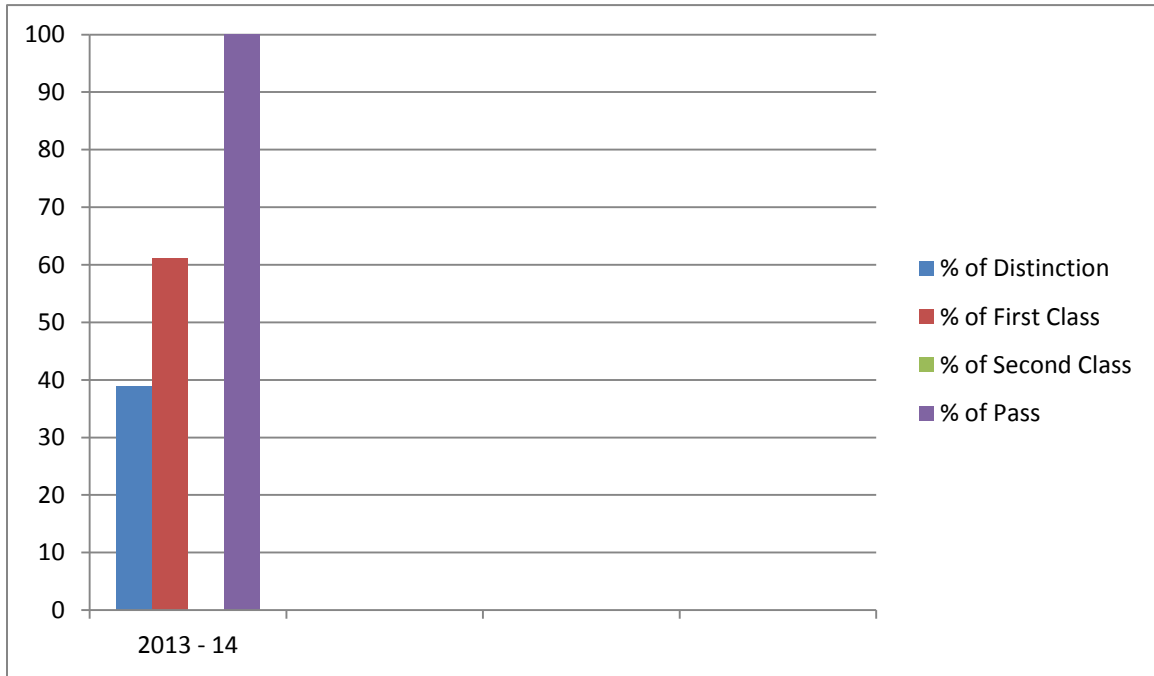

No.	Name of students	Grant total/1100	% of Marks
1	<u>Aju Raju George</u>	701	63.7%
2	Anjali Krishna .A	878	79.8%
3.	Anu N.M	934	84.9%
4.	Asha .S	859	78%
5.	Bhavya M.V	857	77.9%
6.	Blessy Babay	886	80.5%
7.	Jasmi Chandran	899	81.7%
8.	Libinsha .A	888	80.7%
9.	Linchu Rajan	954	86.7%
10.	Mohammad Manzoor .A	863	78.4%
11.	Nini Mathew	848	77%
12.	Nithya S Pillai	859	78%
13.	Rameesh N	857	77.9%
14.	Savitha .T	861	78.2%
15.	Shija Das	900	81.8%
16.	Siyad .S	851	77.3%
17.	Soumya .S	800	72.7%
18.	Varsha Chandran	952	86.5%

Result Analysis for the year 2013 – 14

Total strength	No. of Students appeared	Passed	Distinction		First Class		Second class		% of pass
			No	%	No	%	No	%	
18	18	18	7	38.89	11	69.11	-	-	100

RESULT ANALYSIS

2013 - 14