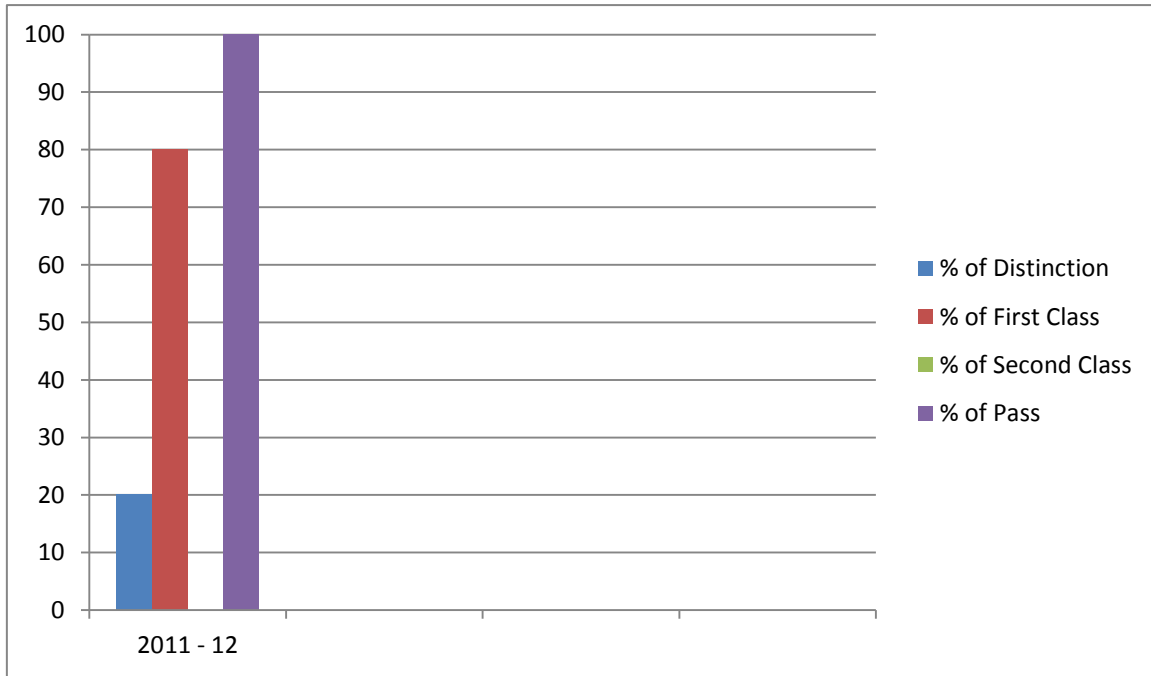

Sl. No.	Name of Students	Grand Total/1000	% of Marks
1.	Ambili .P. John	803	80.3%
2.	Ancy Thomas	763	76.3%
3.	Dhanya A	760	76.3%
4.	Jamsheela Kothalathil	775	77.5%
5.	Leena Mathew	683	68.5%
6.	Littumol K. Joseph	779	77.9%
7.	Nithya Varghese	871	87.1%
8.	Nushrath .M	671	67.1%
9.	Sainudheen .M	684	68.4%
10.	Shameena AR	809	80.9%
11.	Sony Stephen	775	77.5%
12.	Soumya Soman	766	76.6%
13.	Sujila KP	798	79.8%
14.	Sunil Kumar	716	71.6%
15.	Tintu .R	700	70%

Result Analysis

Result analysis for the year 2011 - 2012

Total Strength	No. of students appeared	Passed	Distinction		First Class		Second Class		% of Pass
			No	%	No	%	No	%	
15	15	15	3	20	12	80	-	-	100

RESULT ANALYSIS

2011 - 12