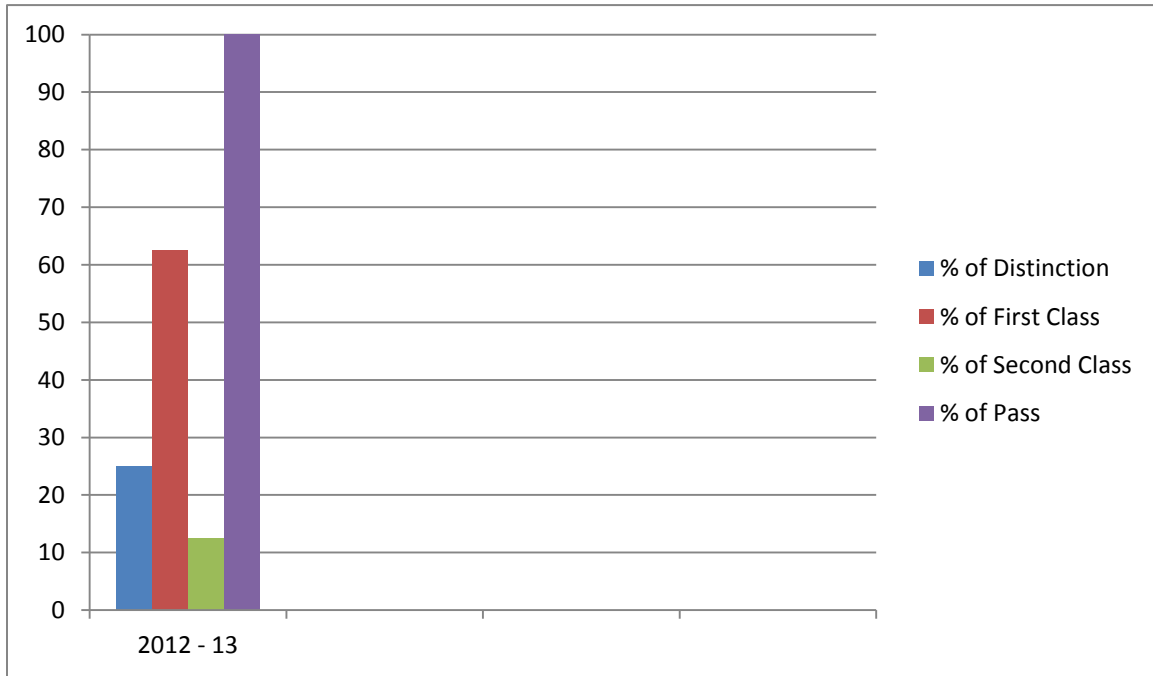

No.	<u>Name of students</u>	Grant total	% of Marks
1	<u>Jincy Johnson</u>	825	82.50%
2	<u>Lakshmi Mohan</u>	778	77.8%
3.	Pushpa Latha .S	766	76.6%
4.	Reethu .R	709	70.9%
5.	Reshma .R	738	73.8%
6.	Shamla .V.A	802	80.2%
7.	Sreeja .A	553	55.3%
8.	Vijitha .K	724	72.4%

Result Analysis for the year 2012 – 13

Total strength	No. of Students appeared	Passed	Distinction		First Class		Second class		% of pass
			No	%	No	%	No	%	
8	8	8	2	25	5	62.5	1	12.5	100

RESULT ANALYSIS

2012 - 13